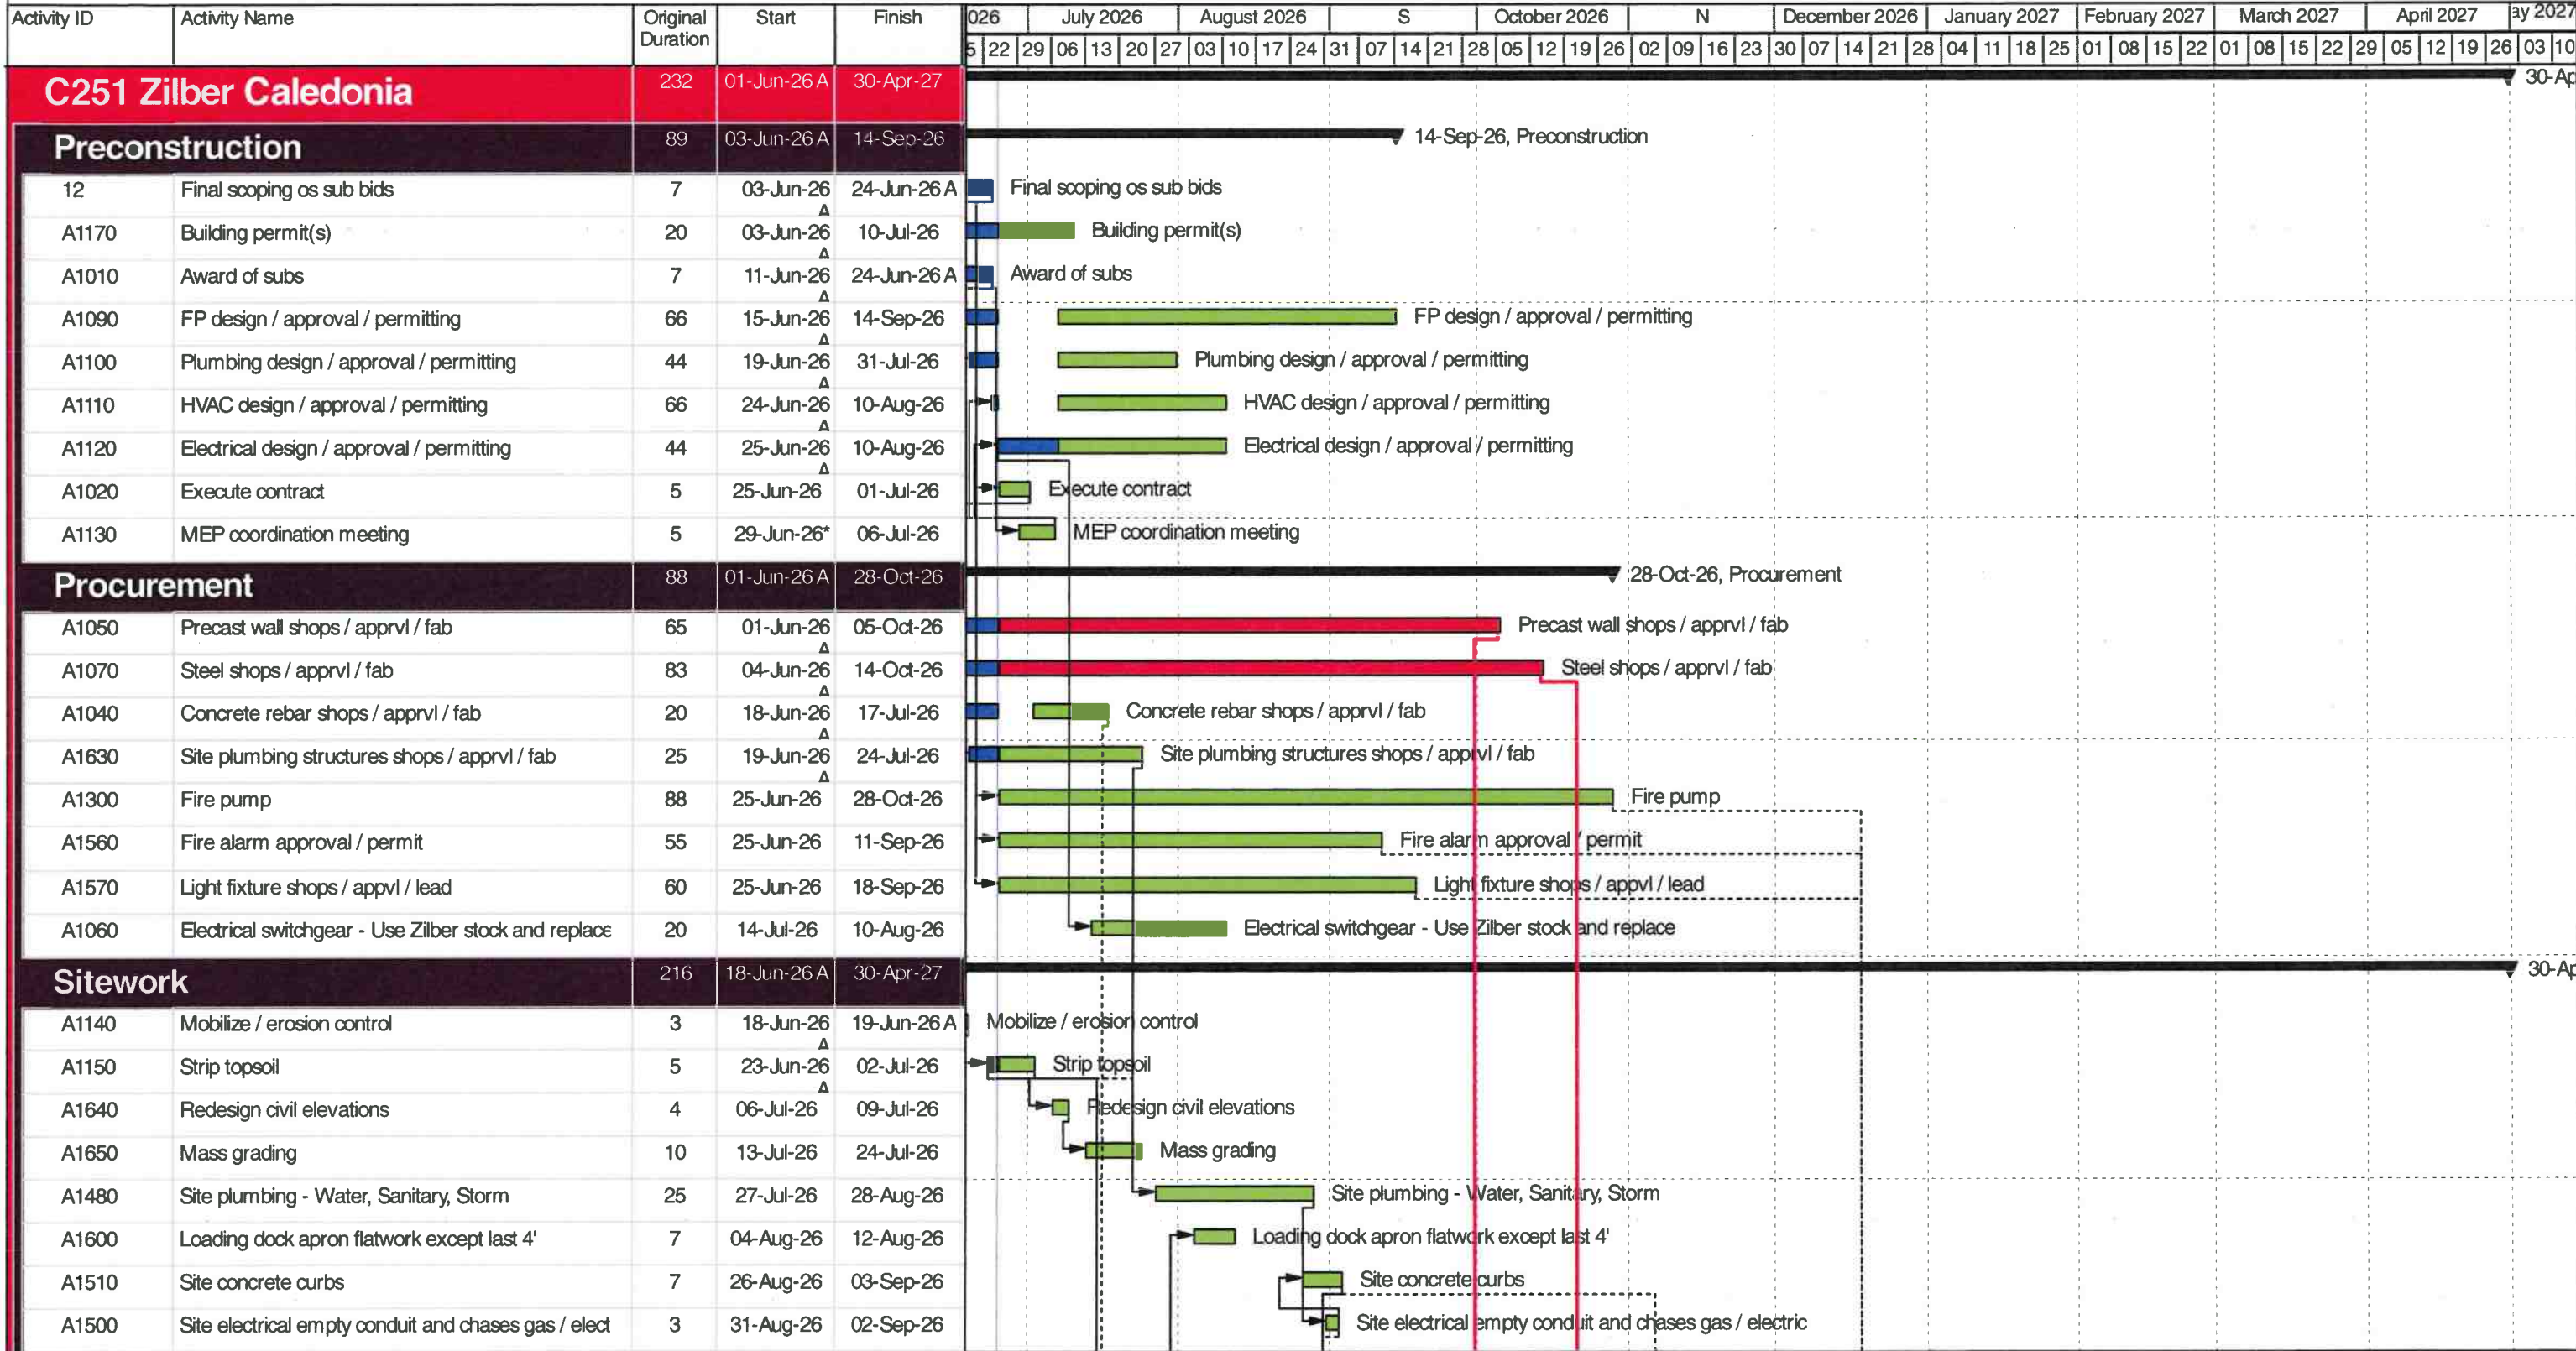

# C251 Zilber Caledonia ZC-1

█ Critical Remaining Work   
 █ Remaining Work   
  Summary  
█ Actual Work   
 ◆ Milestone